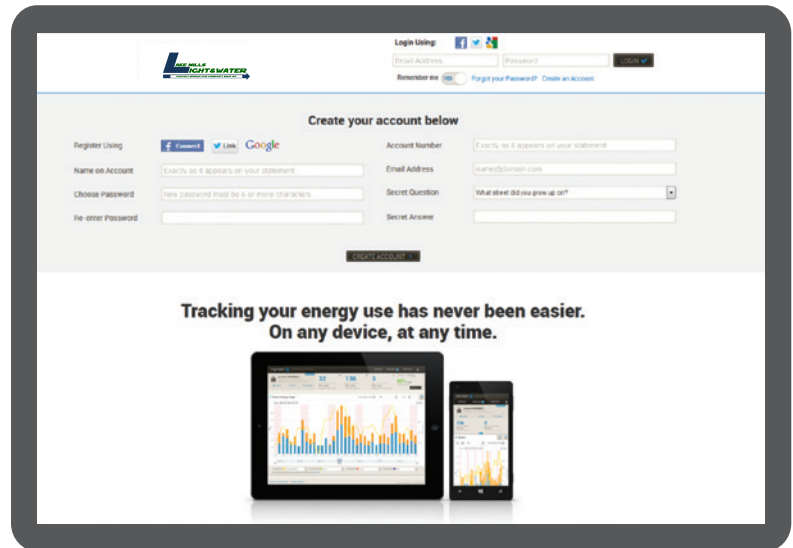

GET STARTED WITH MyACCOUNT

Now you have the ability to view your energy and water use and pay your bill using our online management tool. Setting up MyAccount is quick and easy. Follow the steps below and you will be ready to take control of managing your energy and water use.

CREATE YOUR ACCOUNT

Go to:

myaccount.lakemillslw.com

and select "create an account". Be sure to use your correct account number and account name as they appear on your monthly utility bill.

VIEW & PAY YOUR BILL

See your current and past billing history. Securely pay your bill using a credit card or bank account. Even easier, sign up for Auto Pay.

MANAGE YOUR DATA

After you have successfully created your MyAccount account you will be able to spot trends, track your usage and even take part in energy-related alerts and challenges.